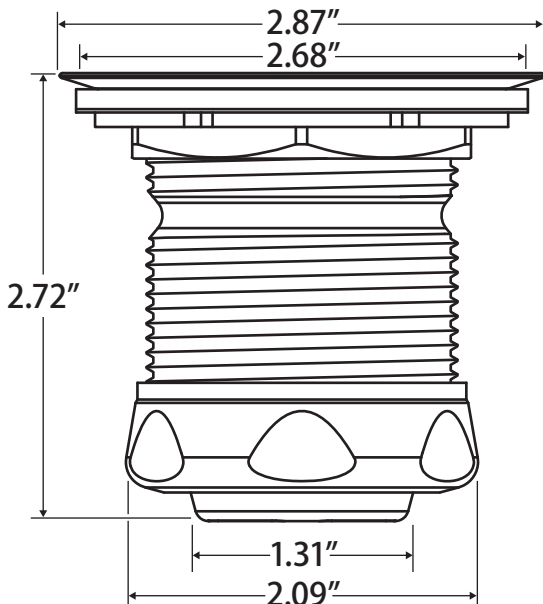

Small Wonder™ Basket Strainer

DESIGNERS SERIES

Chrome Plated Brass or
300 Grade Brushed Stainless Steel

SS-308

With a unique deep cup basket that is removable for easy cleaning, Small Wonder™ models come in either a chrome plated brass or brushed stainless steel finish, and all come standard with a brass tail nut. This strainer fits most standard bar sinks openings.