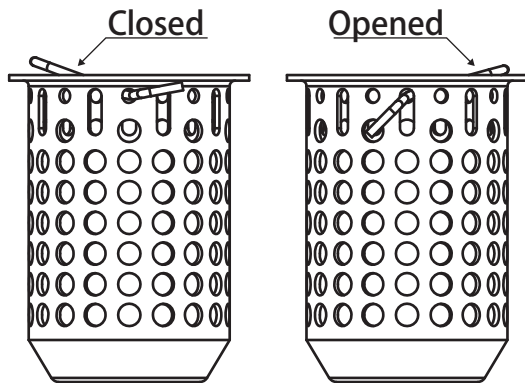

Small Wonder™ Basket Strainer

DESIGNERS SERIES

Chrome Plated Brass or
300 Grade Brushed Stainless Steel

SS-308

With a unique deep cup basket that is removable for easy cleaning, Small Wonder™ models come in either a chrome plated brass or brushed stainless steel finish, and all come standard with a brass tail nut. This strainer fits most standard bar sinks openings.