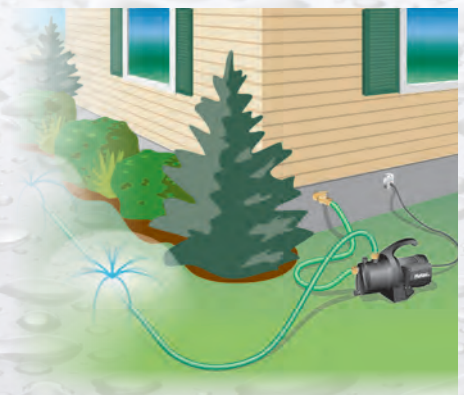

Thermoplastic Utility Pump

Portable/Transfer

Water Transfer/ Pressure Booster

Use as a water transfer, pressure booster or portable sprinkler pump

Thermoplastic Construction

For the highest corrosion-resistance

Increase Water Pressure

For washing vehicles, equipment, sprinkling and more

Sprinkler Pump Operation

Transfer surface water from natural sources for landscape irrigation

1/2 HP 10.3 GPM
FP5112

PERFORMANCE (GPM)							MAX. LIFT	MAX. PSI
DISCHARGE HEIGHT ABOVE PUMPING LEVEL	0'	5'	10'	15'	20'	25'		
FP5112	10.3	6.1	5.1	4.2	3.9	3	26'	62

WARRANTY	UPC	CARTON DIMENSIONS	PALLET QTY.	WEIGHT
1 YEAR	022315138315	14.4" x 11.2" x 8.4"	30	16.8 LBS.

Includes:

Detailed owner's manual.

6' power cord, garden hose adapters, 1" threaded suction and discharge